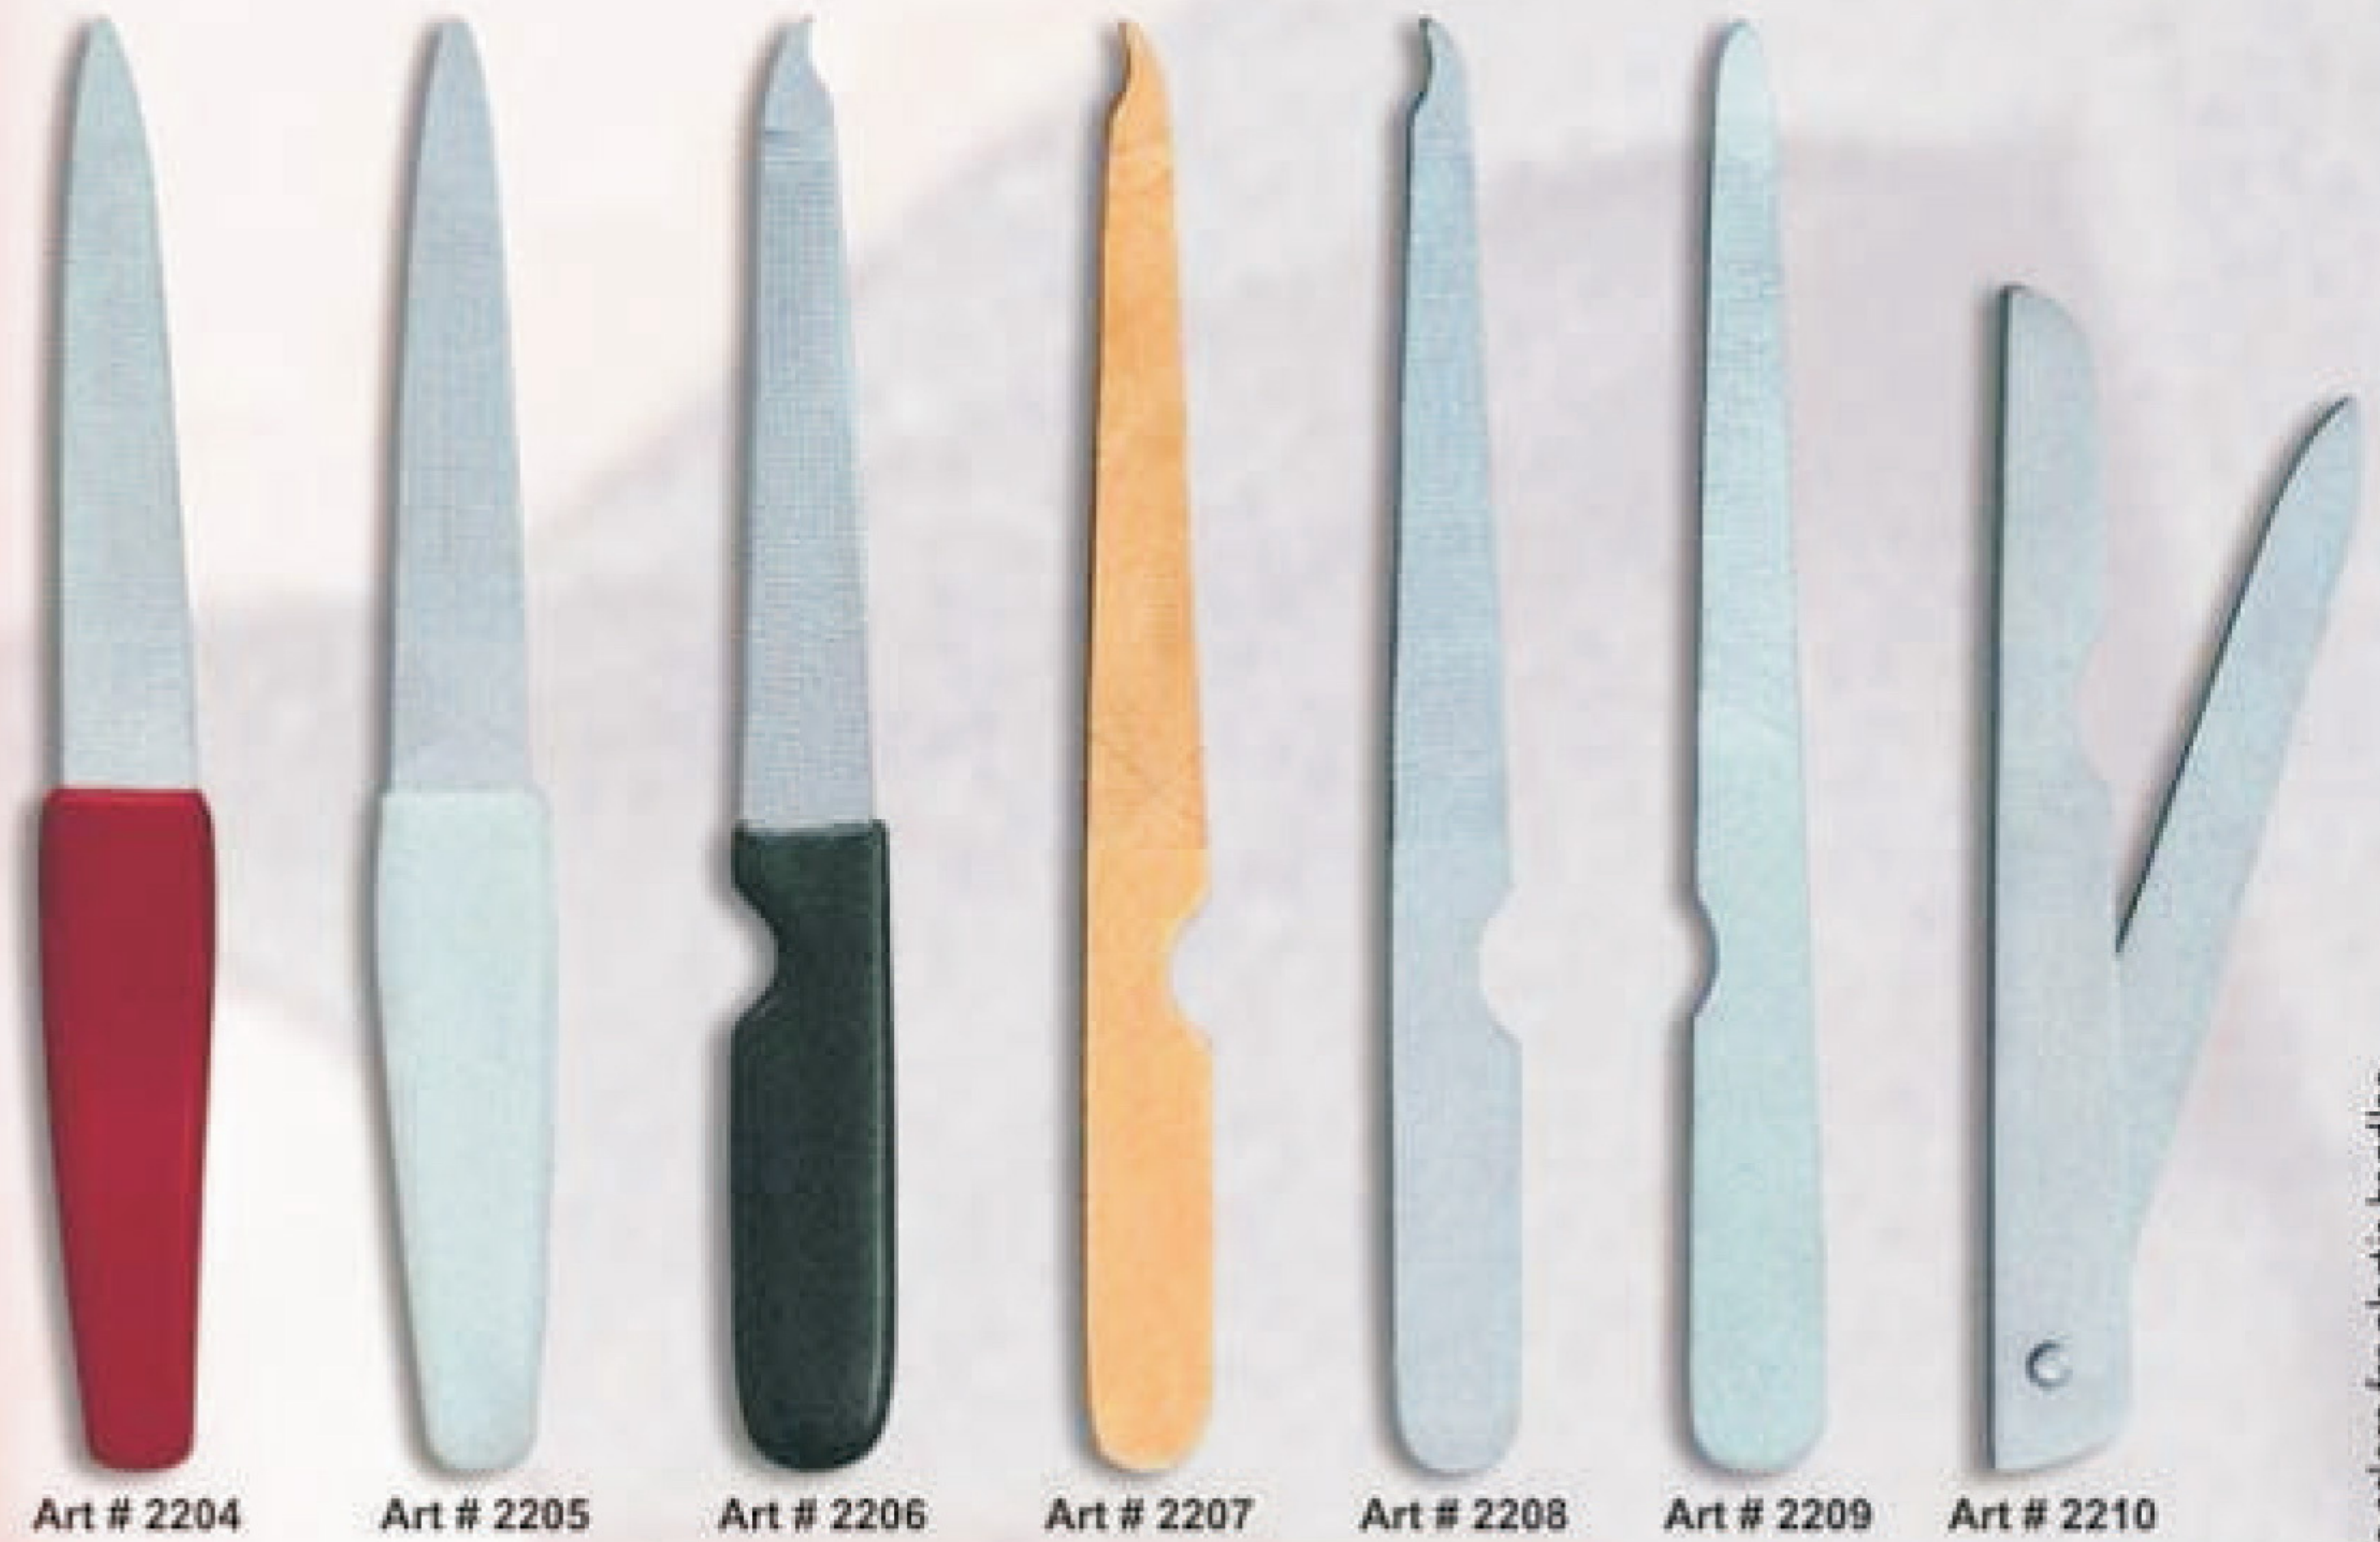

Nail Care Products

Art # 2204

Nail file double sided
with plastic handle.
Size: 4.5"

Art # 2205

Nail file double sided
with plastic handle.
Size: 5"

Art # 2206

Nail file double sided
with plastic dipping handle.
Size: 4.5"

Art # 2207

Nail file double sided
gold plated.

Art # 2208

Nail file double sided
Size: 5"

Art # 2209

Nail file double sided
Size: 6"

Art # 2204

Art # 2205

Art # 2206

Art # 2207

Art # 2208

Art # 2209

Art # 2210

Art # 2210

Nail file double sided
with steel cover.
Size: 5"

All items are available in gold plated, satin finish & mirror finish

Available colors for plastic handles

Art # 2211

Corn cutter with stainless
steel handle.

Art # 2212

Corn cutter with
plastic handle.

Art # 2213

Corn cutter with
plastic handle.

Art # 2214

Corn cutter with
plastic handle.

Art # 2215

Callosity remover for
dry & hard skin.

Art # 2216

Callosity remover for
soft skin.