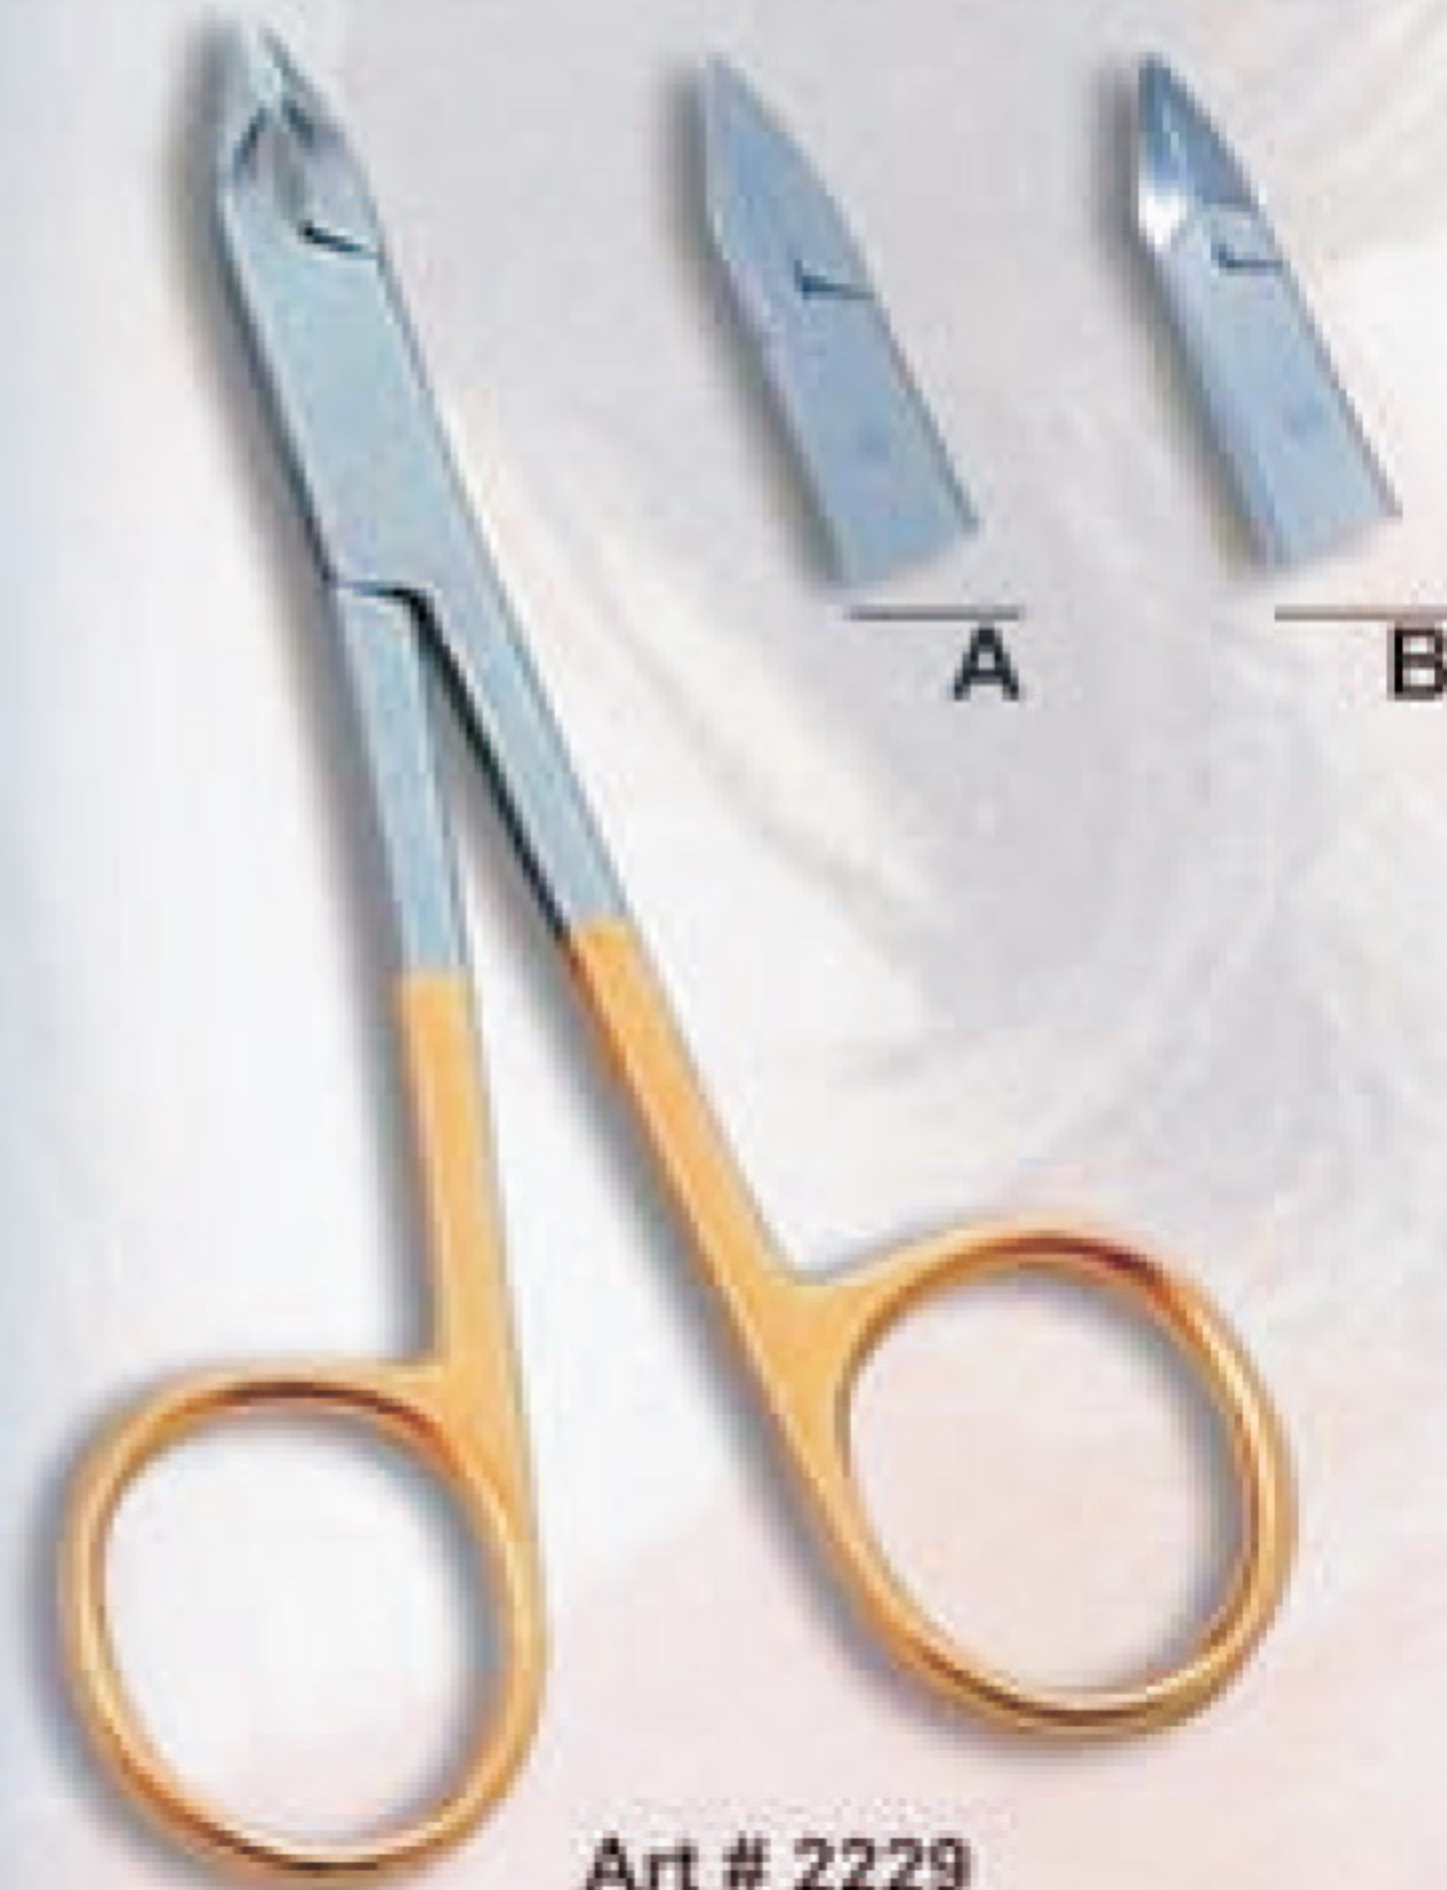

Art # 2224

Art # 2225
Cuticle nipper, box joint,
zig zag handle. Size: 11 cm

Art # 2225

Cuticle Nail Nippers

All items are available in gold plated, satin finish & mirror finish

Art # 2226
Cuticle nipper designed handle.
Size: 11 cm

Art # 2226

Art # 2227
Cuticle nipper (6 mm)
half gold with back lock
light weight.
Size: 11.5 cm

Art # 2227

Art # 2228
Cuticle nipper (6 mm)
half gold with back lock
heavy weight.
Size: 11 cm

Art # 2228

Art # 2229-A-B
Cuticle nipper ,scissor
rings.

Art # 2229

Art # 2230
Cuticle nipper designed handle.
Size: 10 cm

Art # 2230

Art # 2231
Cuticle nipper (4,6,8 mm-tip size)
double spring with silicon grip.
Size: 10 cm

Art # 2231

Different colors are available for silicon grip

Art # 2232
Cuticle nipper (4 / 6 / 8 mm)
half gold,
Size: 10 cm

Art # 2232

Art # 2233
Cuticle nipper (4 / 6 / 8mm)
half gold,
Size: 10 cm

Art # 2233

Art # 2234
Cuticle nipper (4 / 6 / 8mm)
half gold,
Size: 10 cm