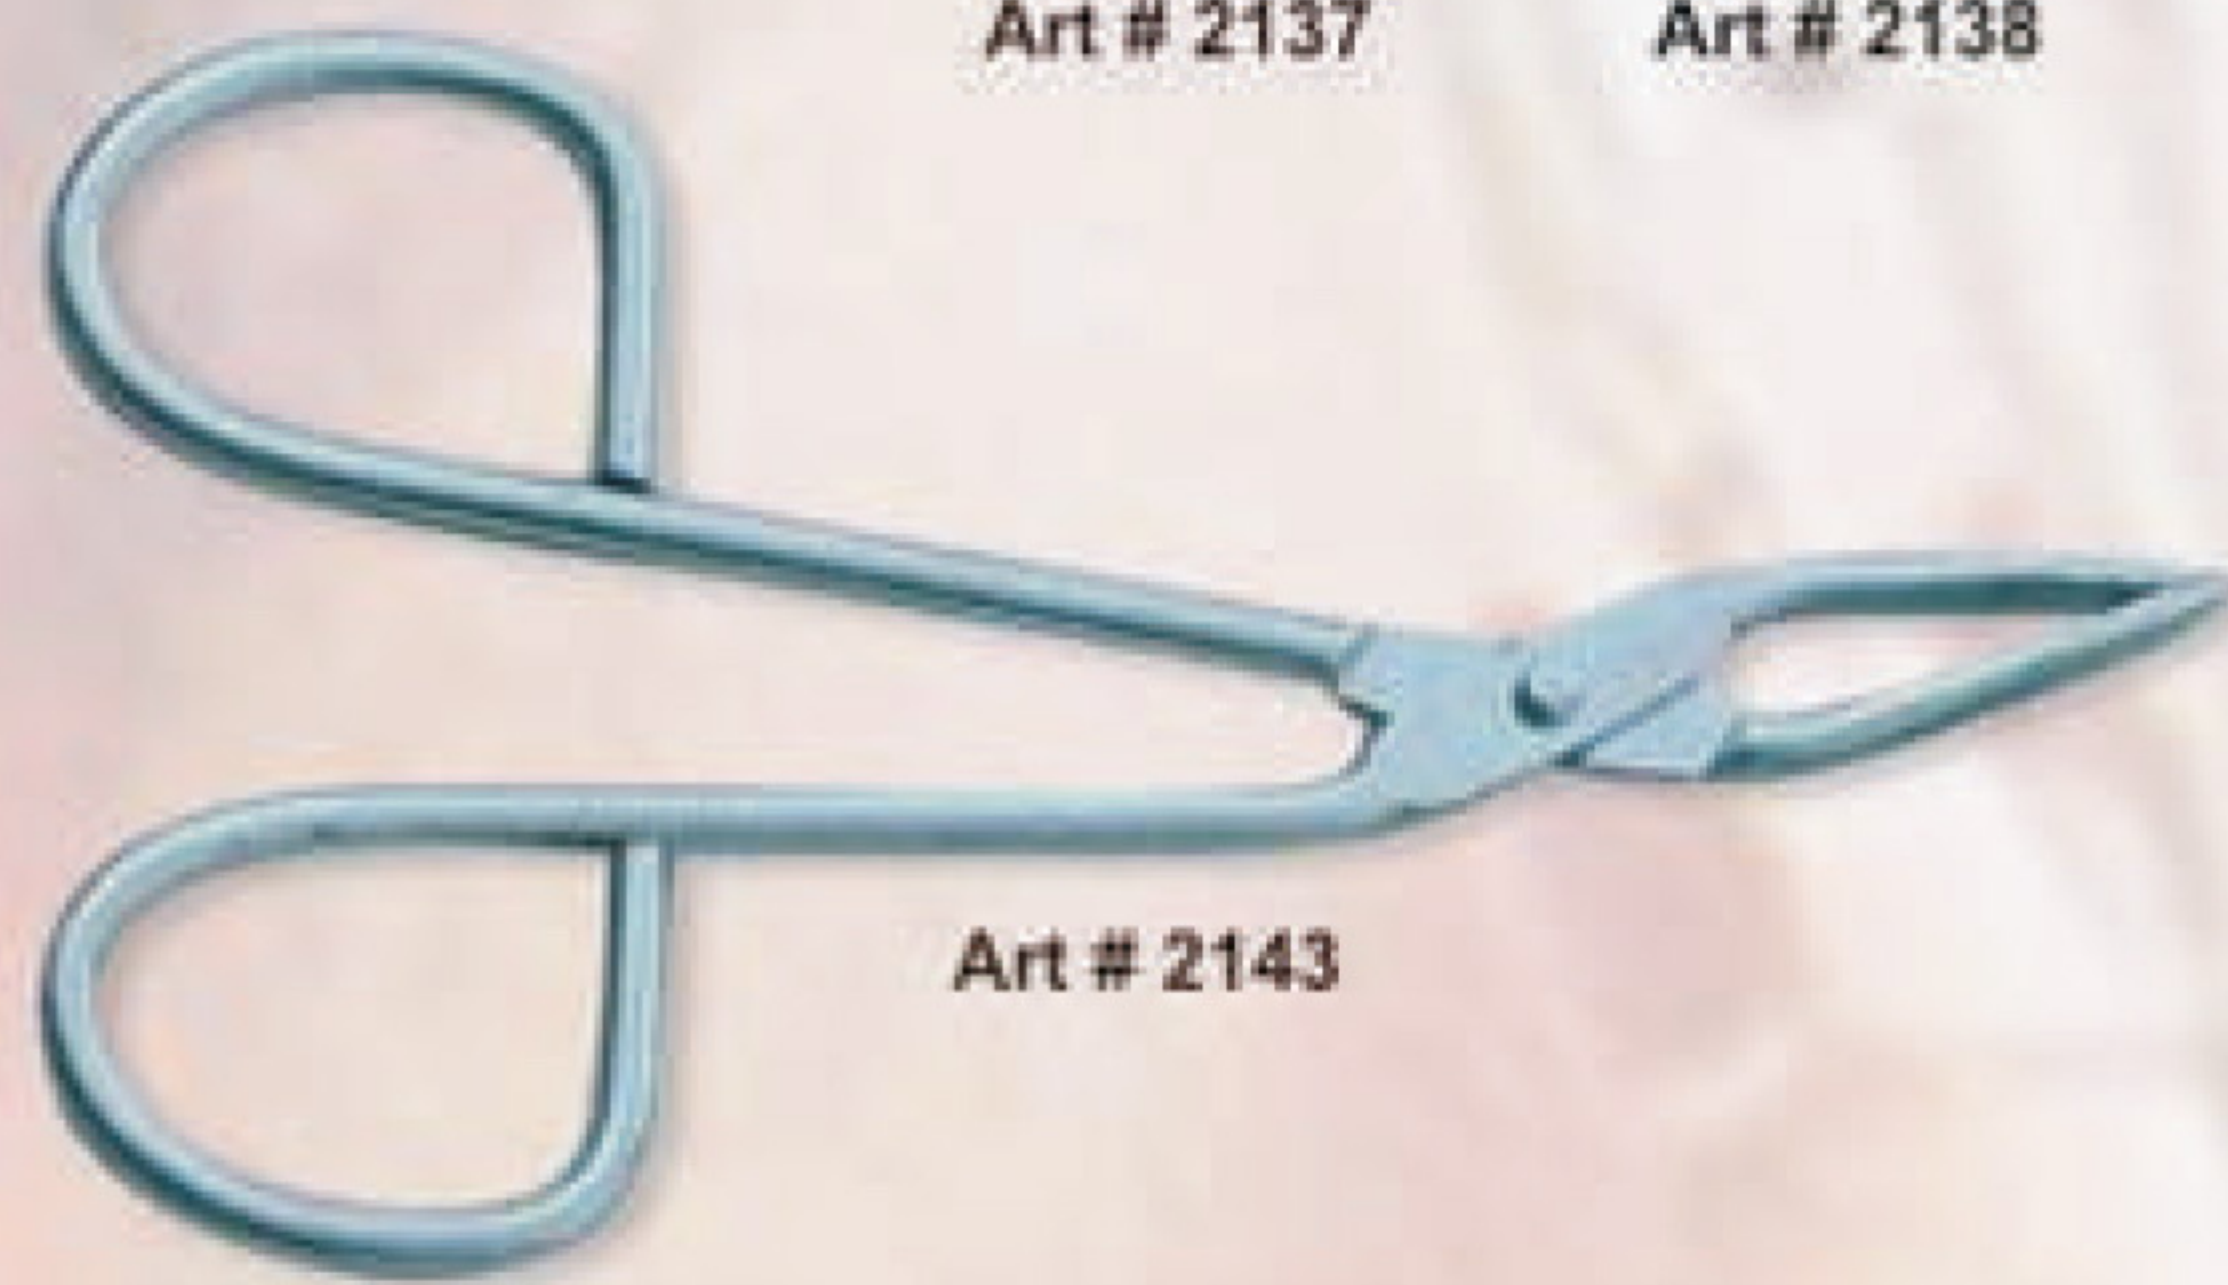

Eye Brow Tweezers

All items are available in gold plated, satin finish & mirror finish

Art # 2137
Eye brow tweezer, (Str & Slant)
Size: 12 cm

Art # 2138
Eye brow tweezer, w/pin
(Str & Slant) Size: 4.25"

Art # 2139
Eye brow tweezer.

Art # 2140
Eye brow tweezer, (Slant)

Art # 2141
Eye brow tweezer, (Str)

Art # 2142
Eye brow tweezer.

Art # 2143
Eye brow forcep, (Str & Slant)
Size: 3.5"

Art # 2144
Eye brow splinter tweezer
with magnifier. Size: 3.75"

Art # 2145
Eye brow tweezer.

Art # 2146
Eye brow tweezer gold plated,
(Str & Slant) Size: 3.25"

Art # 2147
Eye brow tweezer gold plated,
(Str & Slant) Size: 3"

Art # 2148
Eye brow tweezer gold plated,
(Str & Slant) Size: 3.25"

Art # 2149
Automatic eye brow tweezer
with plastic handle. Size: 4"

Art # 2150
Automatic eye brow tweezer,
Size: 4.25"

Art # 2151
Automatic eye brow tweezer,
Size: 3.5"

Art # 2143

Available colors for plastic handles