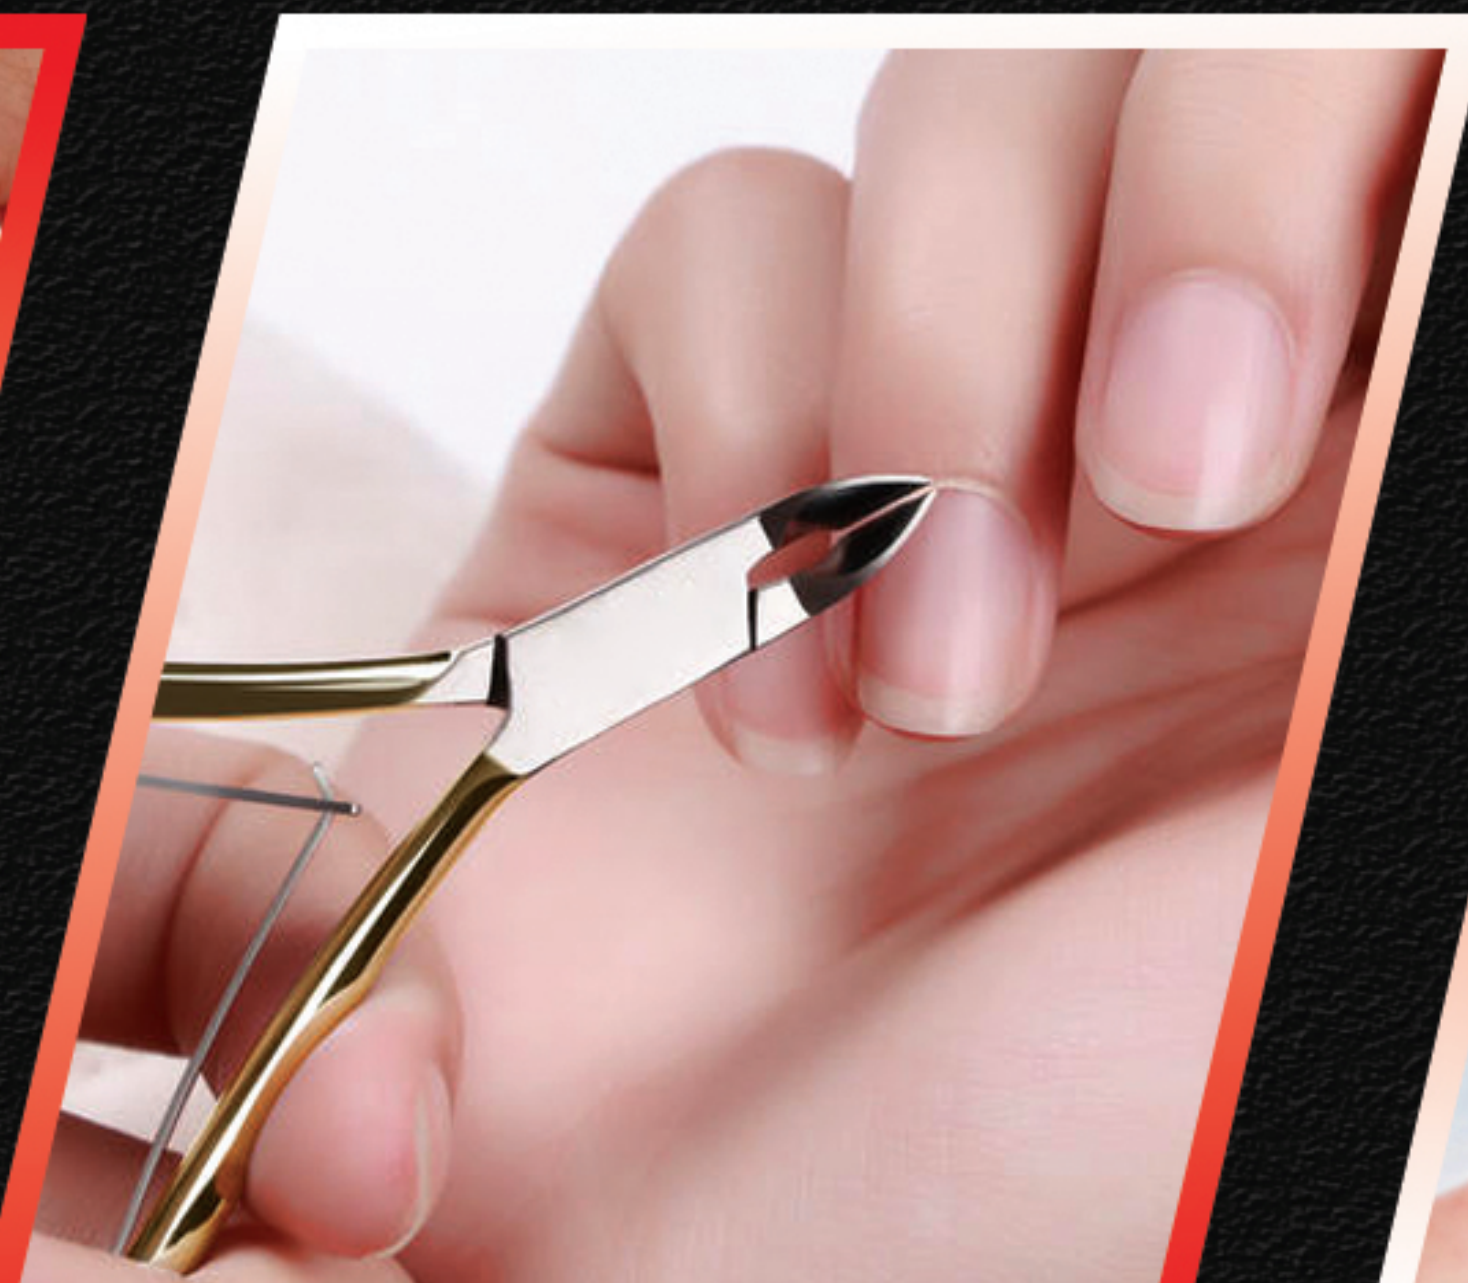

2022 NEW EDITION

RAS
SURGICAL

Manufacturer & Exporter Of

BEAUTY INSTRUMENTS

www.rassurgical.com

Professional Hair Cutting Scissors (Razor Edge)

All scissors are available in infused multicolour, full gold, satin finish & mirror finish